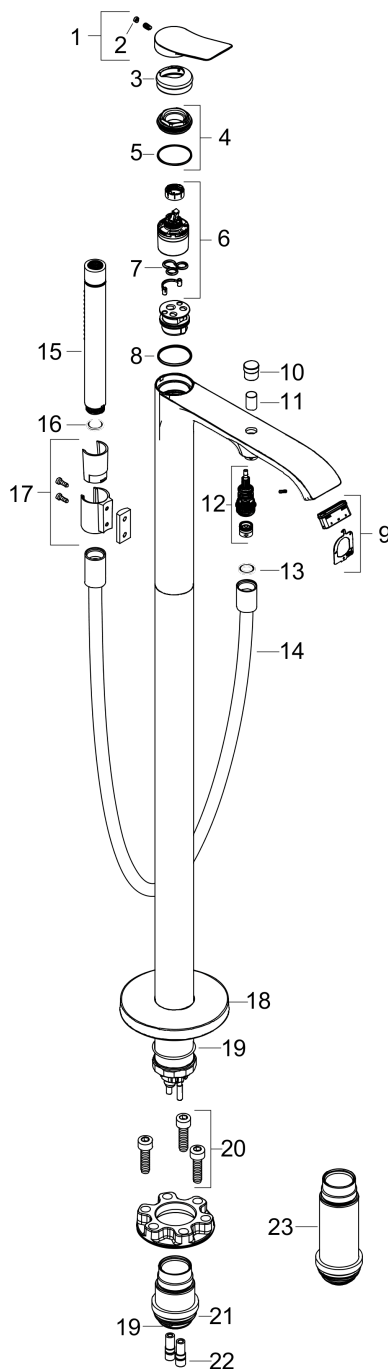

Vivenis

Single lever bath mixer floor-standing

Surfaces: **Matt Black** Article Number: **75445670**

Description

product features

- consists of: single lever bath mixer floor standing, baton hand shower, shower hose, shower holder
- 2 functions
- projection 236 mm
- connection type: basic set
- spray type mixer: WaterfallStream
- spray type hand shower: Rain, Mono
- maximum flow rate at 3 bar: 21,3 l/min
- flow rate for bath spout at 3 bar: 21,3 l/min
- flow rate of hand shower at 3 bar: 13,4 l/min
- min. operating pressure: 1 bar
- max. operating pressure: 10 bar
- ceramic cartridge
- temperature limitation adjustable
- diverter with automatic resetting
- non-return valve
- connection dimension: DN15

Technology

Design awards

reddot winner 2021

Product image

Scale drawing

Vivenis
Single lever bath mixer floor-standing
 Surfaces: **Matt Black** Article Number: **75445670**

Flowchart

Vivenis
Single lever bath mixer floor-standing
 Surfaces: **Matt Black** Article Number: **75445670**

Exploded Drawing

Year of production: >06/21

Vivenis

Single lever bath mixer floor-standing

Surfaces: **Matt Black** Article Number: **75445670**

Spare part list

Year of production: >06/21

Pos.	Description	Article Number	Price	PU
1	handle	94277670	-	1
2	screw cover	93735610	-	1
3	escutcheon	94027670	-	1
4	nut	93995000	-	1
5	O-ring 35x1,5	92114000	-	1
6	cartridge, assy	93895000	-	1
7	seal	95008000	-	1
8	O-Ring 30x2	98186000	-	1
9	aerator cpl.	93916000	-	1
10	diverter knob	97981670	-	1
11	sleeve	97979670	-	1
12	selector	97978000	-	1
13	seal	98058000	-	1
14	shower hose 1,25 m	28282670	-	1
15	handshower	28532670	-	1
16	filter packing	94246000	-	1
17	shower holder, assy	96295670	-	1
18	escutcheon	94038670	-	1
19	O-ring 44x2,5	98162000	-	1
20	hexagon socket screw M10x35	97670000	-	1
21	O-ring 29x3	98371000	-	1
22	O-ring 7x2	98419000	-	1
23	extension set 60 mm	93882000	-	1