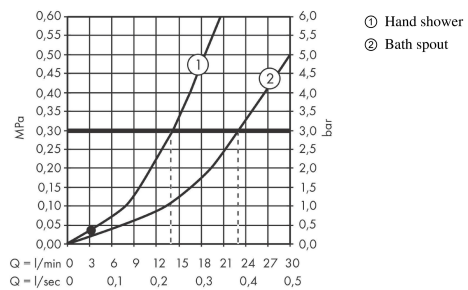

Vivenis
Single lever bath mixer floor-standing
Surfaces: **Matt Black**   Article Number: **75445670**

Flowchart