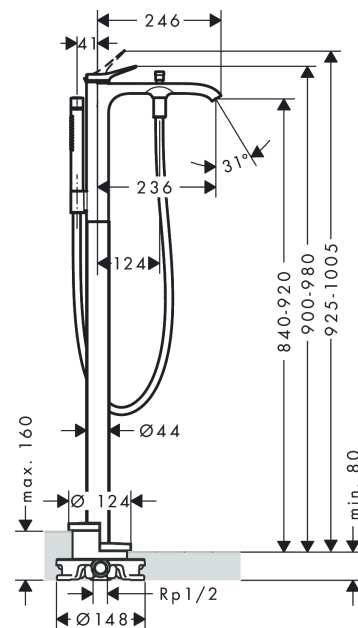

Vivenis

Single lever bath mixer floor-standing

Surfaces: **Matt Black** Article Number: **75445670**

Description

product features

- consists of: single lever bath mixer floor standing, baton hand shower, shower hose, shower holder
- 2 functions
- projection 236 mm
- connection type: basic set
- spray type mixer: WaterfallStream
- spray type hand shower: Rain, Mono
- maximum flow rate at 3 bar: 21,3 l/min
- flow rate for bath spout at 3 bar: 21,3 l/min
- flow rate of hand shower at 3 bar: 13,4 l/min
- min. operating pressure: 1 bar
- max. operating pressure: 10 bar
- ceramic cartridge
- temperature limitation adjustable
- diverter with automatic resetting
- non-return valve
- connection dimension: DN15

Technology

Design awards

reddot winner 2021

Product image

Scale drawing

Vivenis
Single lever bath mixer floor-standing
 Surfaces: **Matt Black** Article Number: **75445670**

Flowchart

Vivenis
Single lever bath mixer floor-standing
 Surfaces: **Matt Black** Article Number: **75445670**

Exploded Drawing

Year of production: >06/21

Vivenis

Single lever bath mixer floor-standing

Surfaces: **Matt Black** Article Number: **75445670**

Spare part list

Year of production: >06/21

Pos.	Description	Article Number	Price	PU
1	handle	94277670	-	1
2	screw cover	93735610	-	1
3	escutcheon	94027670	-	1
4	nut	93995000	-	1
5	O-ring 35x1,5	92114000	-	1
6	cartridge, assy	93895000	-	1
7	seal	95008000	-	1
8	O-Ring 30x2	98186000	-	1
9	aerator cpl.	93916000	-	1
10	diverter knob	97981670	-	1
11	sleeve	97979670	-	1
12	selector	97978000	-	1
13	seal	98058000	-	1
14	shower hose 1,25 m	28282670	-	1
15	handshower	28532670	-	1
16	filter packing	94246000	-	1
17	shower holder, assy	96295670	-	1
18	escutcheon	94038670	-	1
19	O-ring 44x2,5	98162000	-	1
20	hexagon socket screw M10x35	97670000	-	1
21	O-ring 29x3	98371000	-	1
22	O-ring 7x2	98419000	-	1
23	extension set 60 mm	93882000	-	1